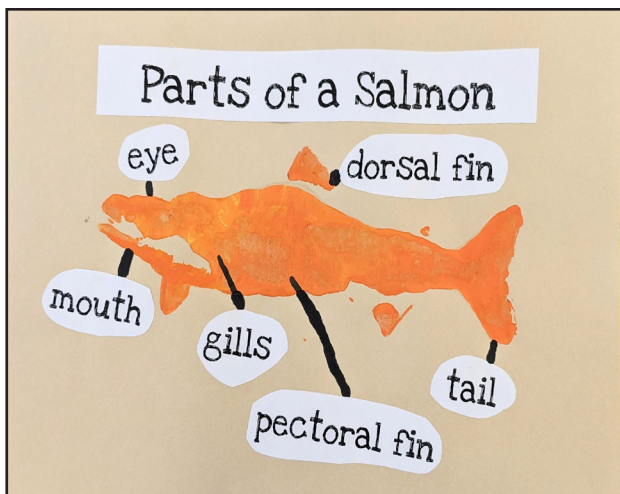

WILD ART

Barn Owl

AVERY MANGRICH/VINEWOOD ELEMENTARY SCHOOL

Salmon and Bear

KHLOE OREGAL/DAVIS ELEMENTARY SCHOOL

California Poppies

AVA LUHN/VINEWOOD ELEMENTARY SCHOOL

Sandhill Crane

AARON ARIAS/HERITAGE ELEMENTARY SCHOOL

Frog

GRANT KING/VINEWOOD ELEMENTARY SCHOOL

View past editions of the Mokelumne Current

Visit www.lodiwatershed.com.

Salmon

ANDREW RIVERA/DAVIS ELEMENTARY SCHOOL

Butterflies

OLIVIA MCGOVERN/VINEWOOD ELEMENTARY SCHOOL

Parts of a Salmon

AMANDA SALCEDO SERRANO/BECKMAN ELEMENTARY

Salmon

KUNAL NANDWAL/JOHN MUIR ELEMENTARY SCHOOL

Western Pond Turtle

LUCA MARTINEZ/REESE ELEMENTARY SCHOOL