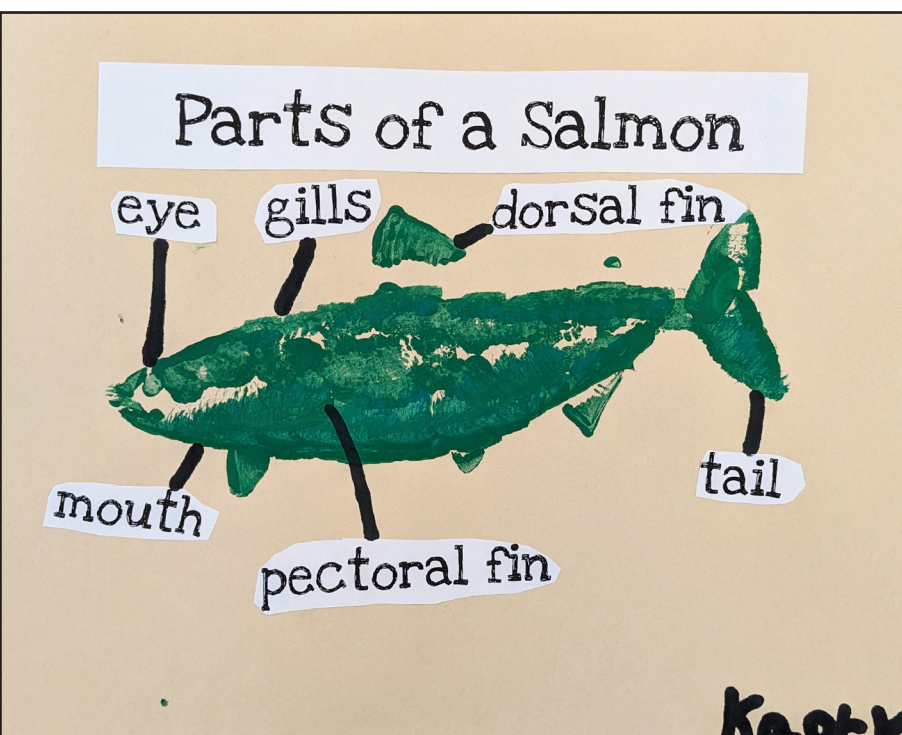

WILD ART

Owl

JUSTIN DODSON/VINEWOOD ELEMENTARY SCHOOL

Frog

KROSBIE DELGADO/VINEWOOD ELEMENTARY SCHOOL

Otter

CONNOR MADAYAG/JOHN MUIR ELEMENTARY SCHOOL

Sea Creatures

Sandhill Crane

VALERIE ALVAREZ/REESE ELEMENTARY SCHOOL

Beaver

GEORGIE ZINS/VINEWOOD ELEMENTARY SCHOOL

Fish

KAORY ENRIQUEZ/BECKMAN ELEMENTARY SCHOOL

Salmon Maze

SAWYER CARPENTER/REESE ELEMENTARY SCHOOL